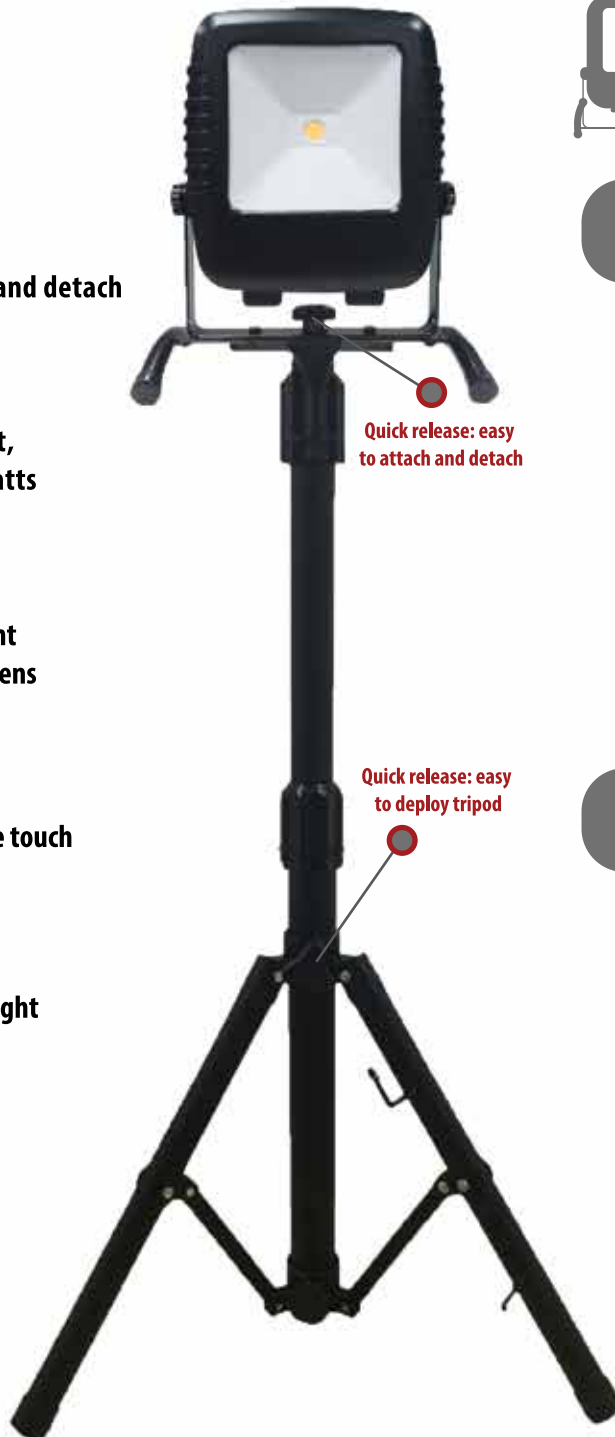

LED WORK LIGHT

HEAVY DUTY

A4000TH-QRXD

4000
LUMENS

FEATURES

Quick release:
easy to attach and detach

Energy efficient,
uses only 42 watts

Shatter-resistant
polycarbonate lens

Safe, cool to the touch

Natural white light
4000k

Powered by
6ft. AC Cord
SJT 18/3 6 ft
(110v to 240v)

Quick release: easy
to attach and detach

Quick release: easy
to deploy tripod

LED SPECS

Lumens.....	4000
Wattage.....	42
CCT.....	4000K
CRI.....	80
Efficacy (Lumens Per Watt).....	95
LED Life.....	40,000 hrs
Beam Width.....	120°
Power Factor.....	0.9

PRODUCT SPECS

Operating Voltage.....	110-240v
Operating Temp.....	-4~+122°F
IP Rating.....	44
Cord Type/Length.....	18/3 SJT, 6 ft.

3 year limited warranty