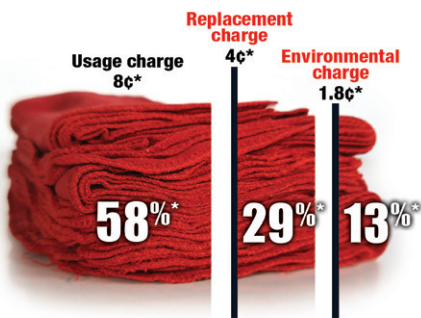

Determining the real costs of rental rags

So you're paying a set usage fee per towel? It doesn't usually end there. You can also have **environmental charges** and **replacement charges**.

How Clean Are Your Laundered Shop Towels?

In 2011, Gradient released a study titled, "Evaluation of Potential Exposure to Metals in Laundered Shop Towels," that found that the laundered shop towels they tested contained 7 heavy metals that exceeded health-based toxicity limits: molybdenum, lead, copper, cobalt, cadmium, beryllium and antimony.

To order, contact your **Authorized SELLARS Distributor**

©2013 Sellars Absorbent Materials, Inc. 4.13