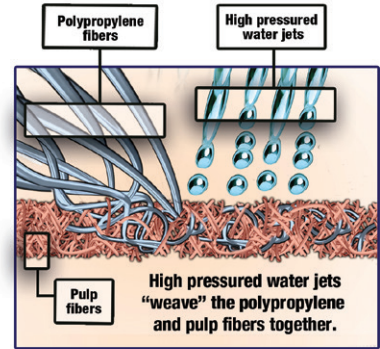

# T800 Jumbo Roll Wipers

**Wall Mount Jumbo Roll Dispenser**  
Product #: 99914

**Floor Stand Jumbo Roll Dispenser**  
Product #: 99911

Made in the USA  
From Imported  
Materials

- Ideal for use in wiping applications using solvents, rough surfaces or needing low lint
- Large quantity of sheets allows for less time spent replacing rolls
- WaterWeave™ is made using high pressure water jets that “weave” polypropylene and cellulose fibers together

**WaterWeave™**

**T800**

**Uses:** Ideal use in wiping applications using solvents, rough surfaces or needing low lint

Compare to WYPALL\*\* X80 Wipers