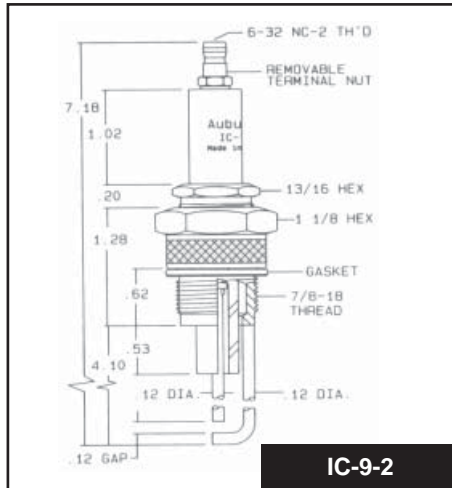

### AUBURN ELECTRODES

**I-182-1**

No.	Ref. No.
E5-I-182-1	I-182-1

**IA-9**

No.	Ref. No.
E5-IA-9	IA-9

**IA-15**

No.	Ref. No.
E5-IA-15	IA-15

**IC-9**

No.	Ref. No.
E5-IC-9	IC-9

**IC-9-2**

No.	Ref. No.
E5-IC9-2	IC9-2

**IC-15**

No.	Ref. No.
E5-IC-15	IC-15

**IC-10**

No.	Ref. No.
E5-IC-10	IC-10

As a major distributor of Auburn Ignition Products, Westwood can special order any Auburn item not shown in this catalog and get it to you fast!

\* Dimensions marked with an asterisk are standard lengths - Other lengths available upon request