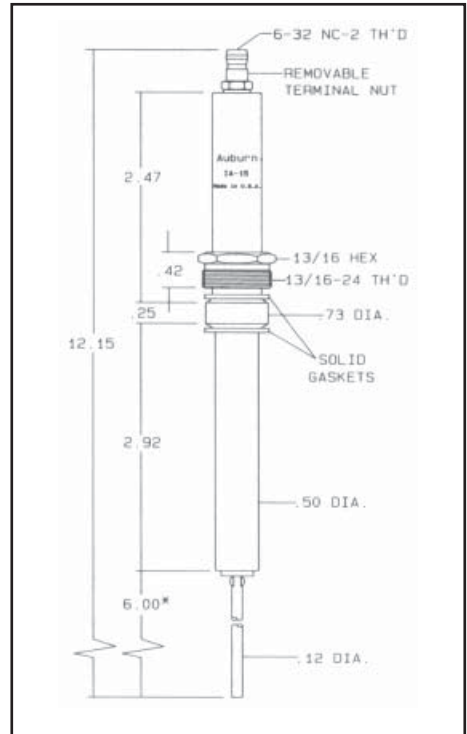

### AUBURN ELECTRODES

**I-182-1**

No.	Ref. No.
E5-I-182-1	I-182-1

**IA-9**

No.	Ref. No.
E5-IA-9	IA-9

**IA-15**

No.	Ref. No.
E5-IA-15	IA-15

**IC-9**

No.	Ref. No.
E5-IC-9	IC-9

**IC-9-2**

No.	Ref. No.
E5-IC9-2	IC9-2

**IC-15**

No.	Ref. No.
E5-IC-15	IC-15

**IC-10**

No.	Ref. No.
E5-IC-10	IC-10

As a major distributor of Auburn Ignition Products, Westwood can special order any Auburn item not shown in this catalog and get it to you fast!

\* Dimensions marked with an asterisk are standard lengths - Other lengths available upon request