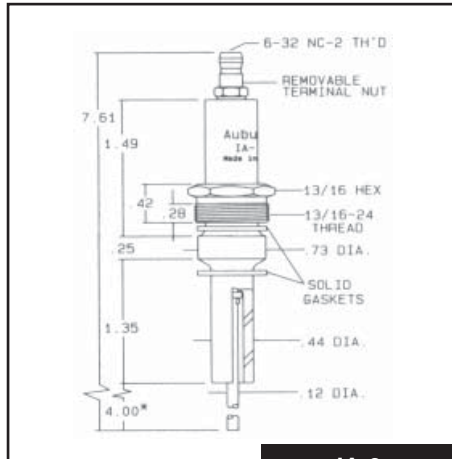

### AUBURN ELECTRODES

**I-182-1**

No.	Ref. No.
E5-I-182-1	I-182-1

**IA-9**

No.	Ref. No.
E5-IA-9	IA-9

**IA-15**

No.	Ref. No.
E5-IA-15	IA-15

**IC-9**

\* Dimensions marked with an asterisk are standard lengths - Other lengths available upon request