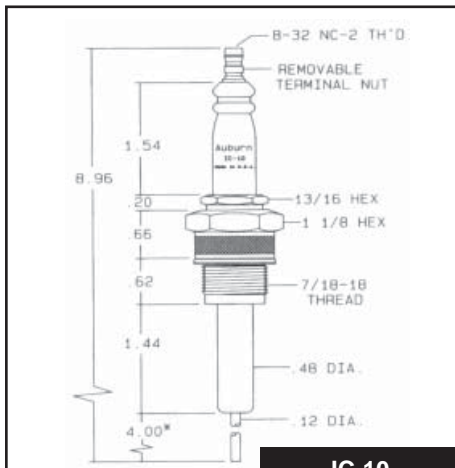

No.	Ref. No.
E5-IC-9	IC-9

**IC-9-2**

No.	Ref. No.
E5-IC9-2	IC9-2

**IC-15**

No.	Ref. No.
E5-IC-15	IC-15

**IC-10**

No.	Ref. No.
E5-IC-10	IC-10

As a major distributor of Auburn Ignition Products, Westwood can special order any Auburn item not shown in this catalog and get it to you fast!

\* Dimensions marked with an asterisk are standard lengths - Other lengths available upon request