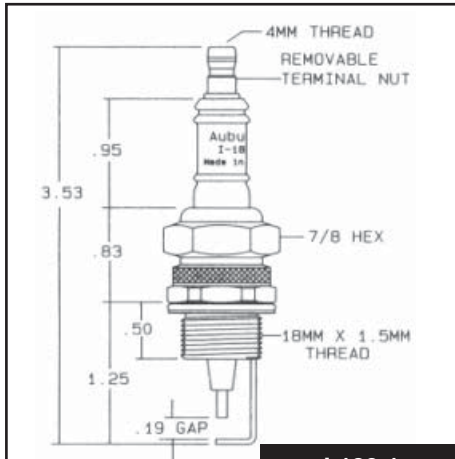

### AUBURN ELECTRODES

**I-182-1**

No.	Ref. No.
E5-I-182-1	I-182-1

**IA-9**

No.	Ref. No.
E5-IA-9	IA-9

**IA-15**

No.	Ref. No.
E5-IA-15	IA-15

**IC-9**

\* Dimensions marked with an asterisk are standard lengths - Other lengths available upon request