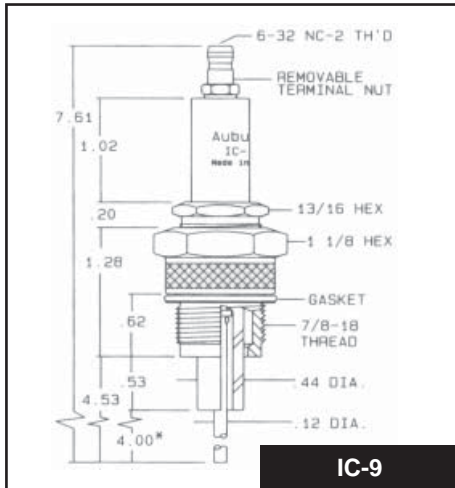

### AUBURN ELECTRODES

**I-182-1**

No.	Ref. No.
E5-I-182-1	I-182-1

**IA-9**

No.	Ref. No.
E5-IA-9	IA-9

**IA-15**

No.	Ref. No.
E5-IA-15	IA-15

**IC-9**

No.	Ref. No.
E5-IC-9	IC-9

**IC-9-2**

No.	Ref. No.
E5-IC9-2	IC9-2

**IC-15**

No.	Ref. No.
E5-IC-15	IC-15

**IC-10**

No.	Ref. No.
E5-IC-10	IC-10

As a major distributor of Auburn Ignition Products, Westwood can special order any Auburn item not shown in this catalog and get it to you fast!

\* Dimensions marked with an asterisk are standard lengths - Other lengths available upon request