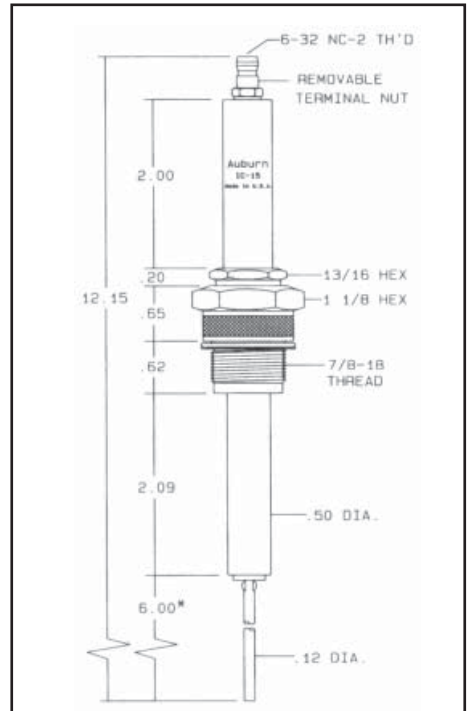

### AUBURN ELECTRODES

**I-182-1**

No.	Ref. No.
E5-I-182-1	I-182-1

**IA-9**

No.	Ref. No.
E5-IA-9	IA-9

**IA-15**

No.	Ref. No.
E5-IA-15	IA-15

**IC-9**

No.	Ref. No.
E5-IC-9	IC-9

**IC-9-2**

No.	Ref. No.
E5-IC9-2	IC9-2

**IC-15**

No.	Ref. No.
E5-IC-15	IC-15

**IC-10**

No.	Ref. No.
E5-IC-10	IC-10

As a major distributor of Auburn Ignition Products, Westwood can special order any Auburn item not shown in this catalog and get it to you fast!

\* Dimensions marked with an asterisk are standard lengths - Other lengths available upon request