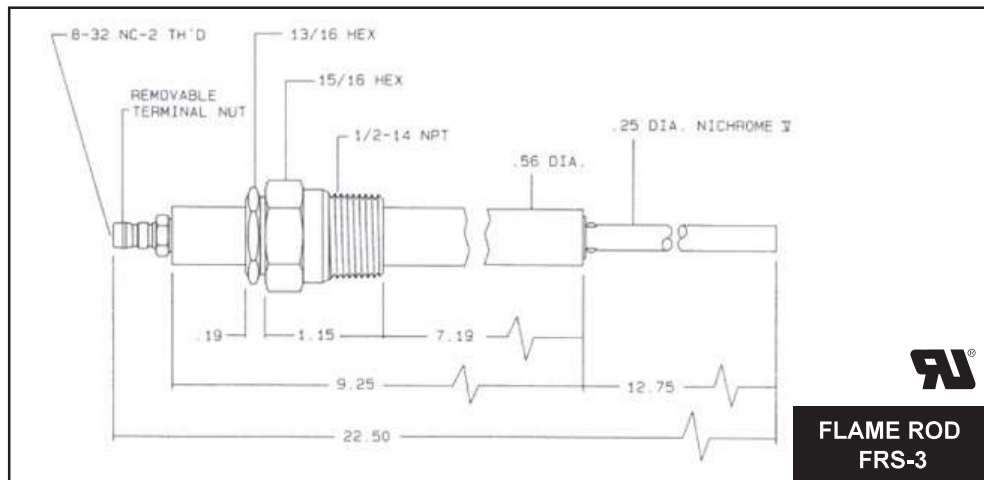

AUBURN ELECTRODES & FLAME RODS

OJ-21-5

No.	Ref. No.
E5-OJ-21-5	OJ-21-5

Center electrode tip operating temp 2,350° F

FLAME ROD FRS-2 Series

No.	Ref. No.	"A" DIM.
E5-FRS-2-6	FRS-2-6	6"
E5-FRS-2-12	FRS-2-12	12"
E5-FRS-2-18	FRS-2-18	18"
E5-FRS-2-24	FRS-2-24	24"

Center electrode tip operating temp 2,350° F

FLAME ROD FRS-4 Series

No.	Ref. No.	"A" DIM.
E5-FRS-4-4	FRS-4-4	4"
E5-FRS-4-6	FRS-4-6	6"
E5-FRS-4-7-1/2	FRS-4-7-1/2	7-1/2"
E5-FRS-4-12	FRS-4-12	12"
E5-FRS-4-24	FRS-4-24	24"

FLAME ROD FRS-3

No.	Ref. No.
E5-FRS-3	FRS-3

As a major distributor of Auburn Ignition Products, Westwood can special order any Auburn item not shown in this catalog and get it to you fast!

* Dimensions marked with an asterisk are standard lengths - Other lengths available upon request