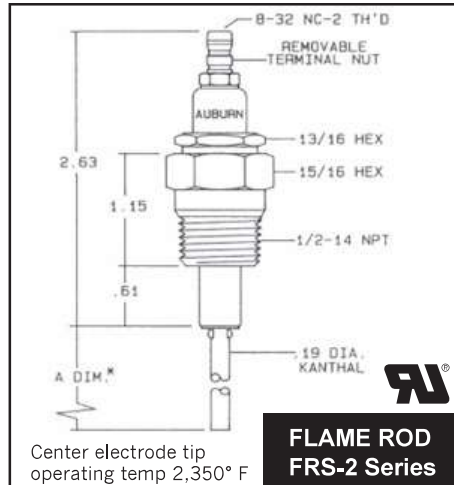

AUBURN ELECTRODES & FLAME RODS

OJ-21-5

No.	Ref. No.
E5-OJ-21-5	OJ-21-5

Center electrode tip operating temp 2,350° F

FLAME ROD FRS-2 Series

No.	Ref. No.	"A" DIM.
E5-FRS-2-6	FRS-2-6	6"
E5-FRS-2-12	FRS-2-12	12"
E5-FRS-2-18	FRS-2-18	18"
E5-FRS-2-24	FRS-2-24	24"

Center electrode tip operating temp 2,350° F

FLAME ROD FRS-4 Series

No.	Ref. No.	"A" DIM.
E5-FRS-4-4	FRS-4-4	4"
E5-FRS-4-6	FRS-4-6	6"
E5-FRS-4-7-1/2	FRS-4-7-1/2	7-1/2"
E5-FRS-4-12	FRS-4-12	12"
E5-FRS-4-24	FRS-4-24	24"

FLAME ROD FRS-3

No.	Ref. No.
E5-FRS-3	FRS-3

As a major distributor of Auburn Ignition Products, Westwood can special order any Auburn item not shown in this catalog and get it to you fast!

* Dimensions marked with an asterisk are standard lengths - Other lengths available upon request