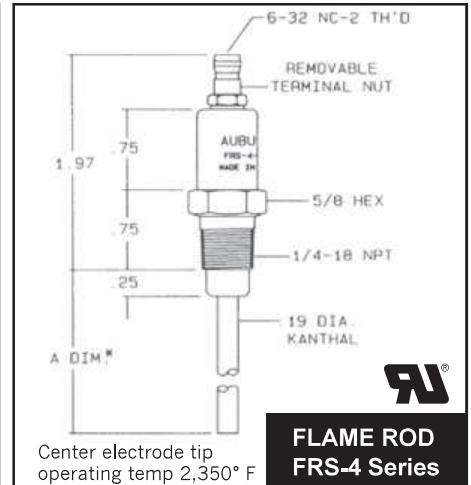

AUBURN ELECTRODES & FLAME RODS

OJ-21-5

No.	Ref. No.
E5-OJ-21-5	OJ-21-5

Center electrode tip operating temp 2,350° F

FLAME ROD FRS-2 Series

No.	Ref. No.	"A" DIM.
E5-FRS-2-6	FRS-2-6	6"
E5-FRS-2-12	FRS-2-12	12"
E5-FRS-2-18	FRS-2-18	18"
E5-FRS-2-24	FRS-2-24	24"

Center electrode tip operating temp 2,350° F

FLAME ROD FRS-4 Series

No.	Ref. No.	"A" DIM.
E5-FRS-4-4	FRS-4-4	4"
E5-FRS-4-6	FRS-4-6	6"
E5-FRS-4-7-1/2	FRS-4-7-1/2	7-1/2"
E5-FRS-4-12	FRS-4-12	12"
E5-FRS-4-24	FRS-4-24	24"

FLAME ROD FRS-3

No.	Ref. No.
E5-FRS-3	FRS-3

As a major distributor of Auburn Ignition Products, Westwood can special order any Auburn item not shown in this catalog and get it to you fast!

* Dimensions marked with an asterisk are standard lengths - Other lengths available upon request