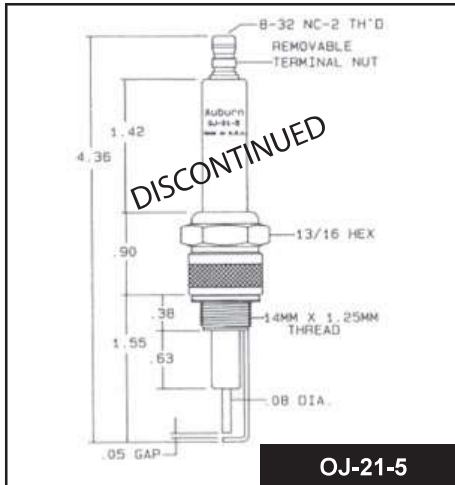

AUBURN ELECTRODES & FLAME RODS

OJ-21-5

No.	Ref. No.
E5-OJ-21-5	OJ-21-5

Center electrode tip operating temp 2,350° F

FLAME ROD FRS-2 Series

No.	Ref. No.	"A" DIM.
E5-FRS-2-6	FRS-2-6	6"
E5-FRS-2-12	FRS-2-12	12"
E5-FRS-2-18	FRS-2-18	18"
E5-FRS-2-24	FRS-2-24	24"

Center electrode tip operating temp 2,350° F

FLAME ROD FRS-4 Series

No.	Ref. No.	"A" DIM.
E5-FRS-4-4	FRS-4-4	4"
E5-FRS-4-6	FRS-4-6	6"
E5-FRS-4-7-1/2	FRS-4-7-1/2	7-1/2"
E5-FRS-4-12	FRS-4-12	12"
E5-FRS-4-24	FRS-4-24	24"

FLAME ROD FRS-3

No.	Ref. No.
E5-FRS-3	FRS-3

As a major distributor of Auburn Ignition Products, Westwood can special order any Auburn item not shown in this catalog and get it to you fast!

* Dimensions marked with an asterisk are standard lengths - Other lengths available upon request