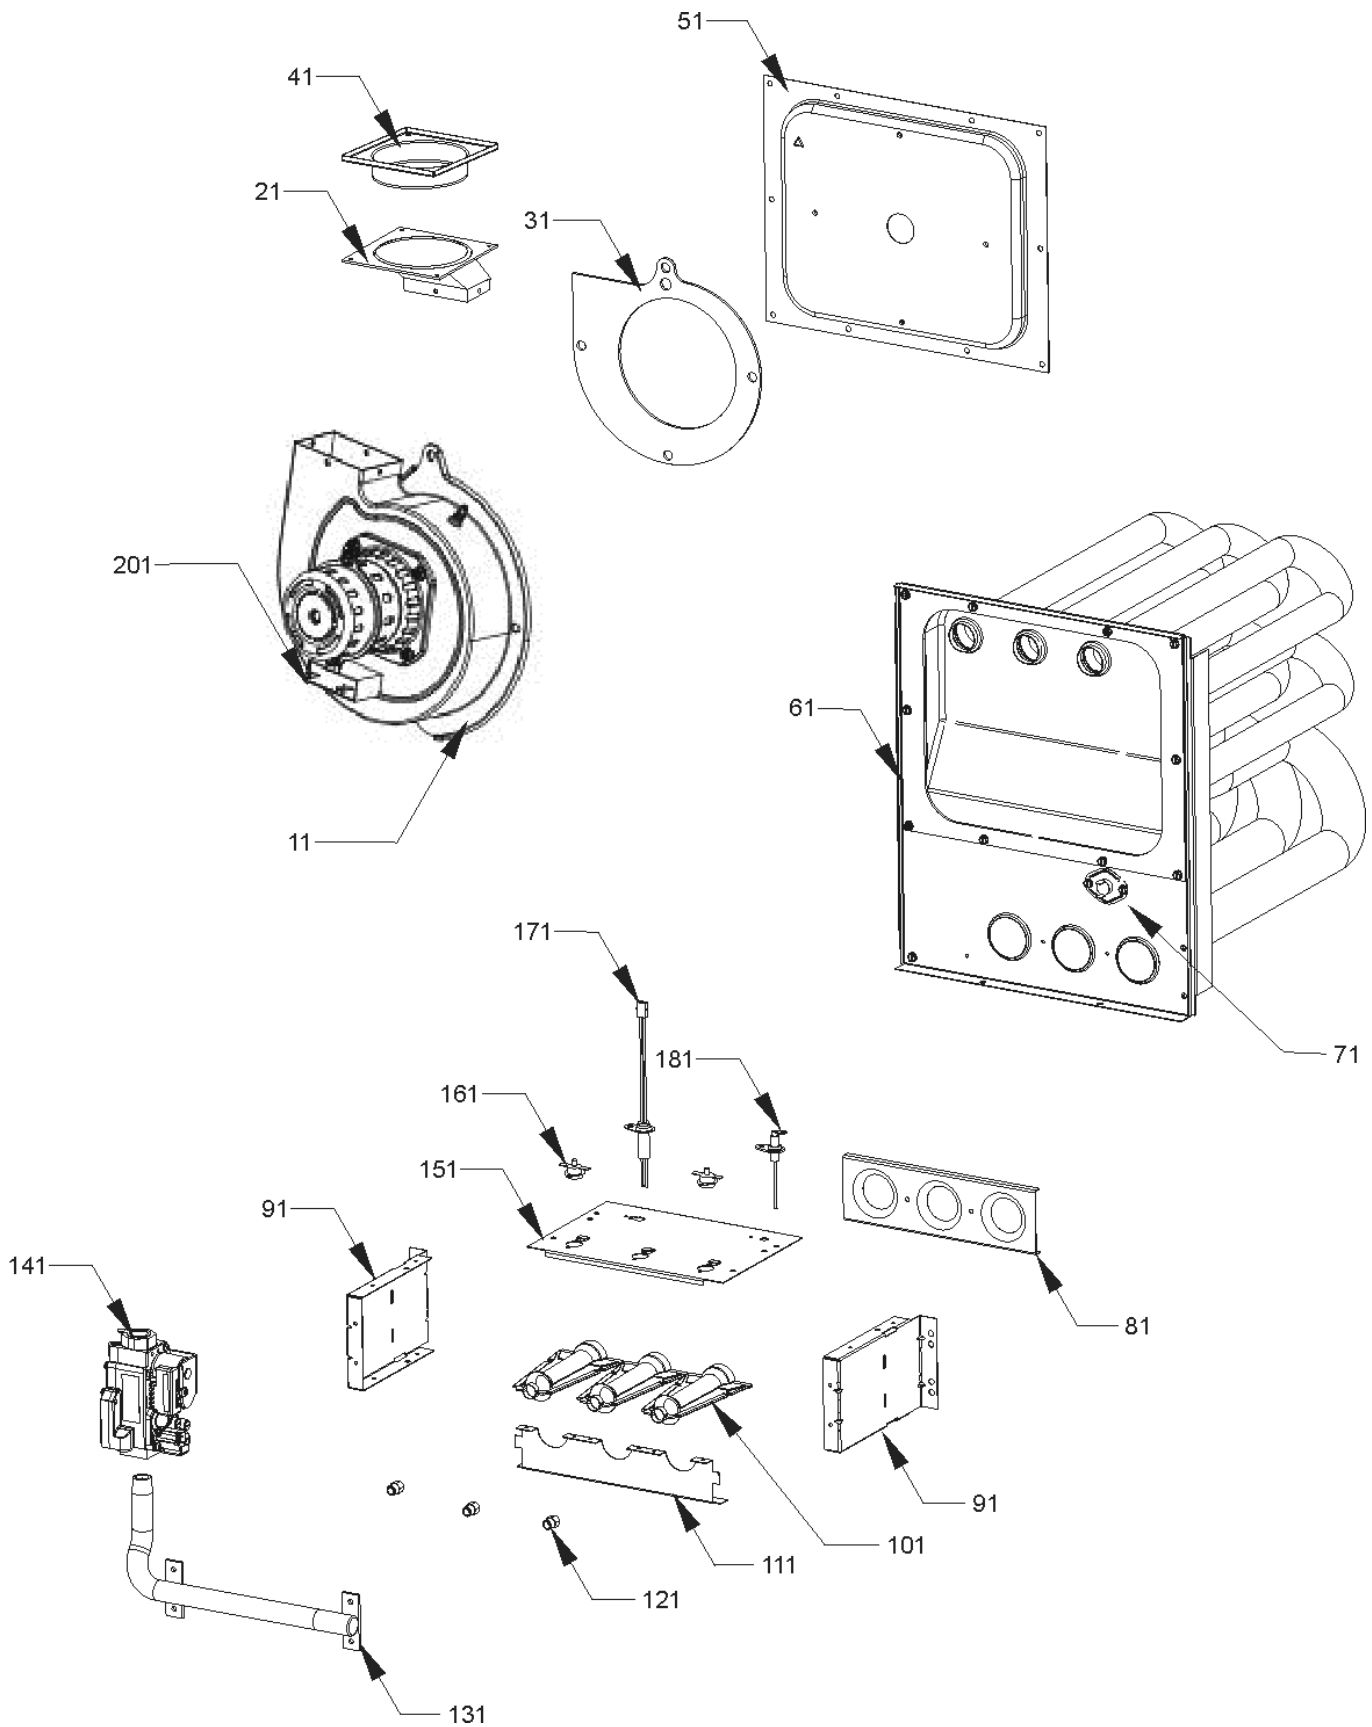

Heat Exchanger Assembly

Heat Exchanger Assembly

Ref. Part No:	No:	Description:
<i>Image 1:</i>		
11	0131M00003P	VENT MOTOR, 2-STAGE
21	0128F00006	CHIMNEY TRANSITION BOTTOM
31	0154F00004	VENT MOTOR GASKET 17.5" (M1, M2, M3, M4, M5, M6, M7, M8)
31	0154F00005	VENT MOTOR GASKET 21" (M9, M10, M11, M12, M13, M14, M15, M16, M17, M18, M19, M20, M21, M22, M23, M24)
41	4023500	CHIMNEY TRANSITION TOP
51	0121F00332	17.5" COLLECTOR BOX 1.375" DIA (M2, M3, M4, M6, M7, M8)
51	0121F00333	21" COLLECTOR BOX 1.75" DIA (M18, M19, M20, M22, M23, M24)
51	0121F00336	21" FLUE COLLECTOR BOX 1.50" (M10, M11, M12, M14, M15, M16)
51	0121F00216	COLLECTOR BOX (M1, M5)
51	0121F00217	COLLECTOR BOX (M9, M13, M17, M21)
61	0270F00903	HEAT EXCHANGER ASSY (M17, M18, M19, M20, M21, M22, M23, M24)
61	0270F00929	HEAT EXCHANGER ASSY (M1, M2, M3, M4, M5, M6, M7, M8)
61	0270F00930	HEAT EXCHANGER ASSY (M9, M10, M11, M12, M13, M14, M15, M16)
71	20162903	PRIMARY LIMIT - BLUE (M1, M5)
71	0130M00063	PRIMARY LIMIT - GOLD 140° (M2, M3, M4, M6, M7, M8, M9, M10, M11, M12, M13, M14, M15, M16)
71	20162904	PRIMARY LIMIT-TEMPERATURE CONTROL (M17, M21)
71	20162905	PRIMARY LIMIT-YELLOW (M18, M19, M20, M22, M23, M24)
81	4028001	ORIFICE SHIELD 3 CELL (M1, M2, M3, M4, M5)
81	4028002	ORIFICE SHIELD 4 CELL (M6, M7, M8, M9, M10, M11, M12, M13, M14, M15, M16)
81	4028003	ORIFICE SHIELD 5 CELL (M17, M18, M19, M20, M21, M22, M23, M24)
91	0121F00146	BURNER BOX SIDE (QTY 2)
101	B4022700	INSHOT BURNER ASSY 3" (QTY A/R)
111	0121F00168	BURNER BRACKET 3B (M1, M2, M3, M4, M5, M6, M7, M8)
111	0121F00169	BURNER BRACKET 4B (M9, M10, M11, M12, M13, M14, M15, M16)
111	0121F00170	BURNER BRACKET 5B (M17, M18, M19, M20, M21, M22, M23, M24)
121	10716003	ORIFICE (M1, M5, M9, M13, M17, M21)
121	B4089345	ORIFICE (M2, M3, M4, M6, M7, M8, M10, M11, M12, M14, M15, M16, M18, M19, M20, M22, M23, M24)
131	0120F00007	MANIFOLD (M1, M2, M3, M4, M5, M6, M7, M8)
131	0120F00008	MANIFOLD (M9, M10, M11, M12, M13, M14, M15, M16)
131	0120F00009	MANIFOLD (M17, M18, M19, M20, M21, M22, M23, M24)
141	0151M00028	VALVE,GAS(HW)VR92
151	0121F00163	BURNER BOX TOP 3 CELL (M1, M2, M3, M4, M5, M6, M7, M8)
151	0121F00164	BURNER BOX TOP 4 CELL (M9, M10, M11, M12, M13, M14, M15, M16)
151	0121F00165	BURNER BOX TOP 5 CELL (M17, M18, M19, M20, M21, M22, M23, M24)
161	10123529	MANUAL RESET LIMIT (QTY 2)