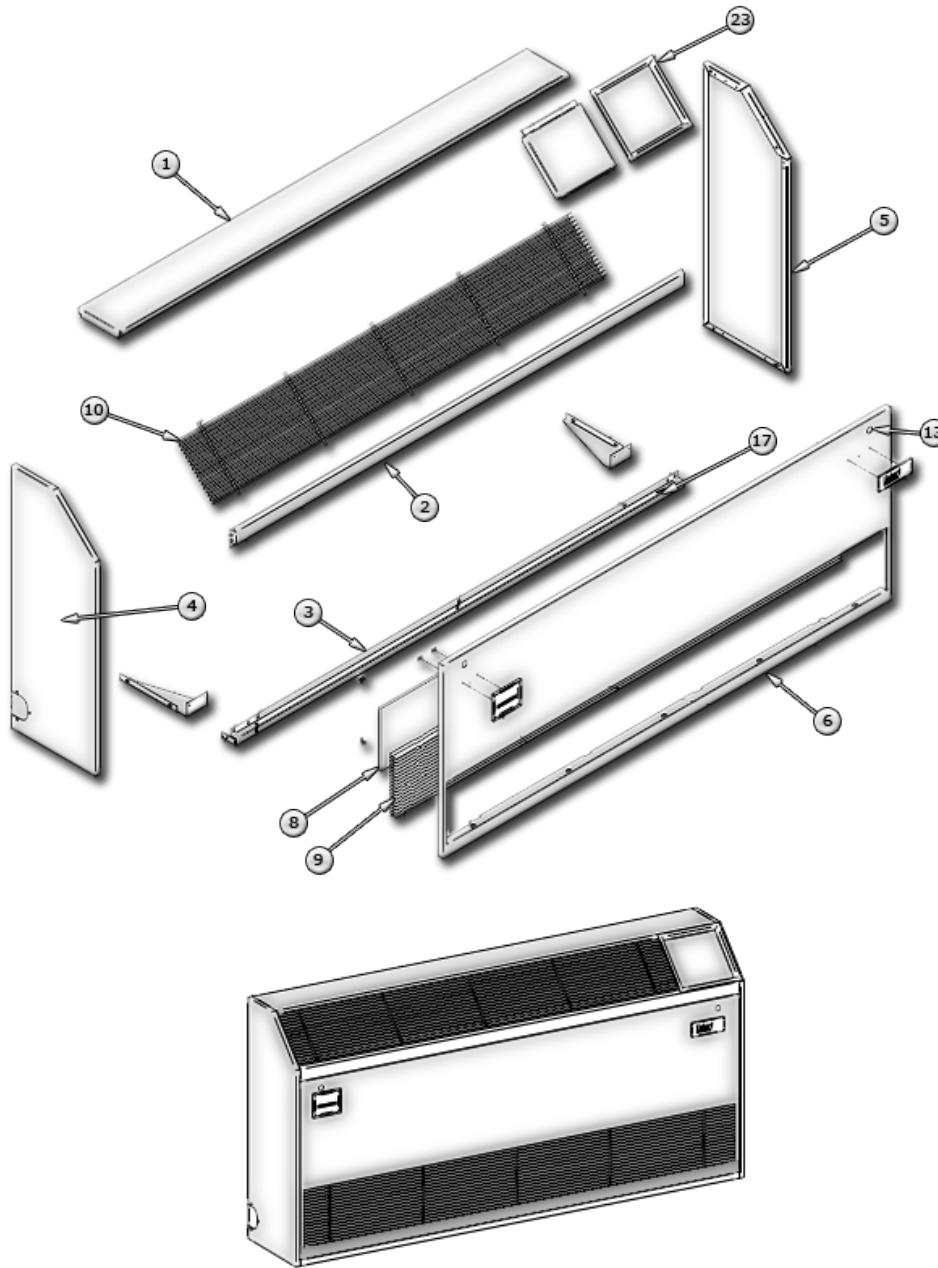

6. Exterior Section

Item	Part #	Description	Voltage	20E	27E	37E	44C
1	131111P1	PANEL CAB TOP 16GA CRS 62.88	208/230-60-1 200/230-50-1		1	1	
	131111P2	PANEL CAB TOP 16GA CRS 45.25	208/230-60-1 200/230-50-1	1			
2	131110P1	PANEL CAB UP FR 16GA CRS 62.88	208/230-60-1 200/230-50-1		1	1	1
	131110P2	PANEL CAB UP FR 16GA CRS 45.25	208/230-60-1 200/230-50-1	1			
3	132483P1	PANEL CABINET LOWER FR 63" DM	208/230-60-1 200/230-50-1		1	1	1
	132483P2	PANEL CABINET LOWER FR 45" DM	208/230-60-1 200/230-50-1	1			
4	124079P1	PANEL CABINET LEFT SIDE DM	208/230-60-1 200/230-50-1	1	1	1	1
5	124079P2	PANEL CABINET RIGHT SIDE DM	208/230-60-1 200/230-50-1	1	1	1	1
6	124081P1	PANEL FRAME SERVICE 63" DM	208/230-60-1		1	1	1

Item	Part #	Description	Voltage	20E	27E	37E	44C
			200/230-50-1				
	124081P2	PANEL FRAME SERVICE 45 " DM	208/230-60-1 200/230-50-1	1			
8	183916P1	FILTER AIR ASSY BLACK 1.5T DME	208/230-60-1 200/230-50-1	1			
	183917P1	FILTER AIR ASSY BLACK 2&3T DME	208/230-60-1 200/230-50-1		1	1	1
9	131108G2	GRILL AIR RETURN ASSY DME 2/3T	208/230-60-1 200/230-50-1		1	1	1
	131108G4	GRILL AIR RETURN ASSY DME 1.5T	208/230-60-1 200/230-50-1	1			
10	131108G1	GRILL AIR DISCH ASSY DME 2/3T	208/230-60-1 200/230-50-1		1	1	1
	131108G3	GRILL AIR DISCH ASSY DME 1.5T	208/230-60-1 200/230-50-1	1			
13	1D16378P63	LOCK PANEL DMATE	208/230-60-1 200/230-50-1	2	2	2	2
17	124144P1	SUPPORT FRONT SERVICE PANEL DM	208/230-60-1 200/230-50-1	2	3	3	3
23	131109P1	BEZEL DM CONTROL	208/230-60-1 200/230-50-1	1	1	1	1