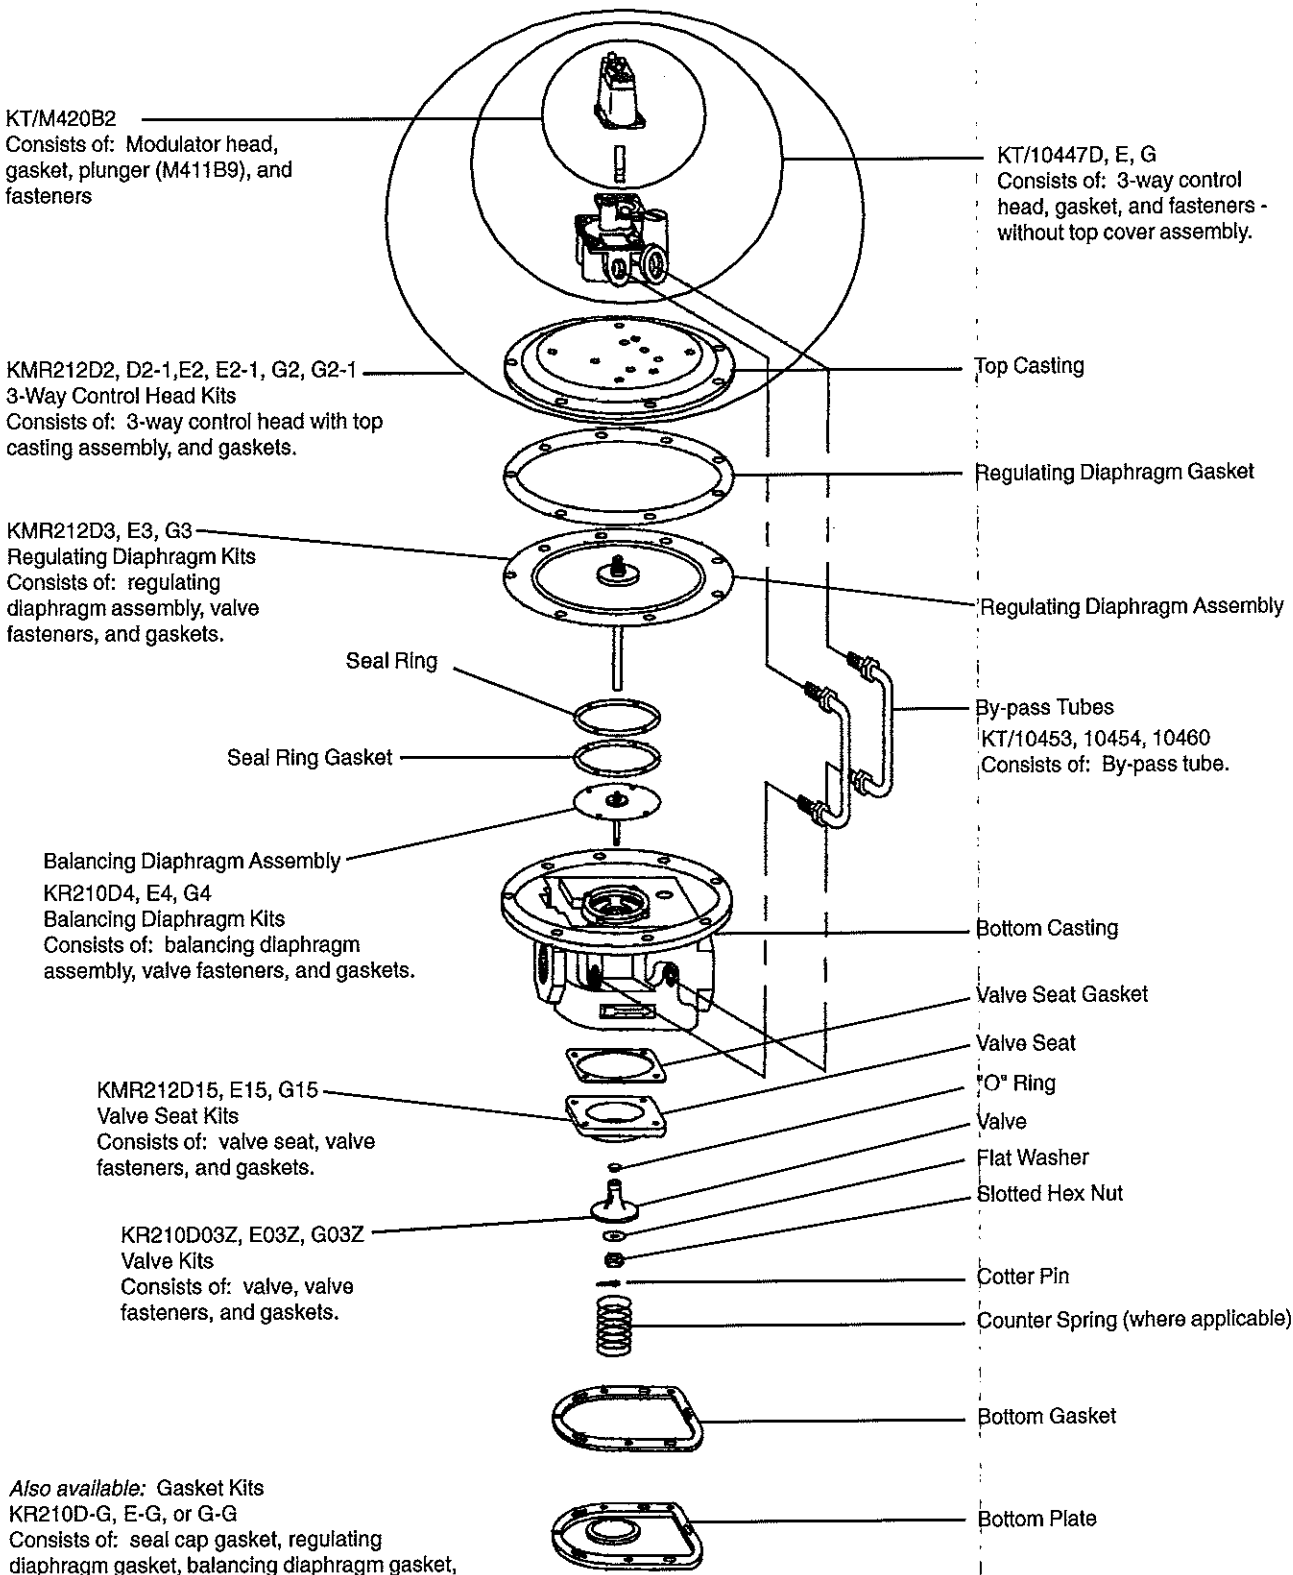

Selectra Parts and Service Bulletin for MR212D, E, G Series

Also available: Gasket Kits
 KR210D-G, E-G, or G-G
 Consists of: seal cap gasket, regulating diaphragm gasket, balancing diaphragm gasket, bottom gasket, "O" ring, and valve fasteners.

(over)