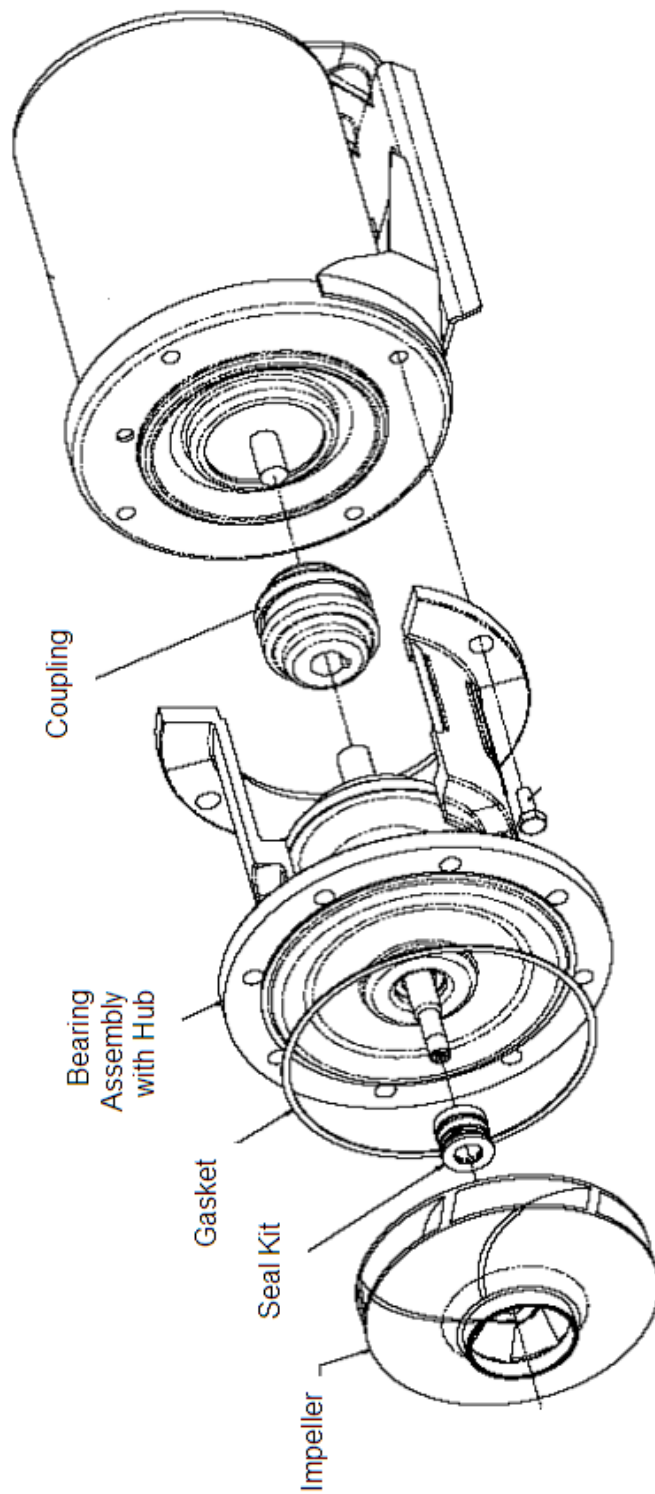

800.900.9276 • Fax 800.559.1583 (**Customer Service, Service Advisors**)
20 INDUSTRIAL WAY, ROCHESTER, NH 03867 • 603.335.6300 • Fax 603.335.3355 (**Technical Support**)
1869 SISMET ROAD, MISSISSAUGA, ONTARIO, CANADA L4W 1W8 • 905.238.0100 • Fax 905.366.0130